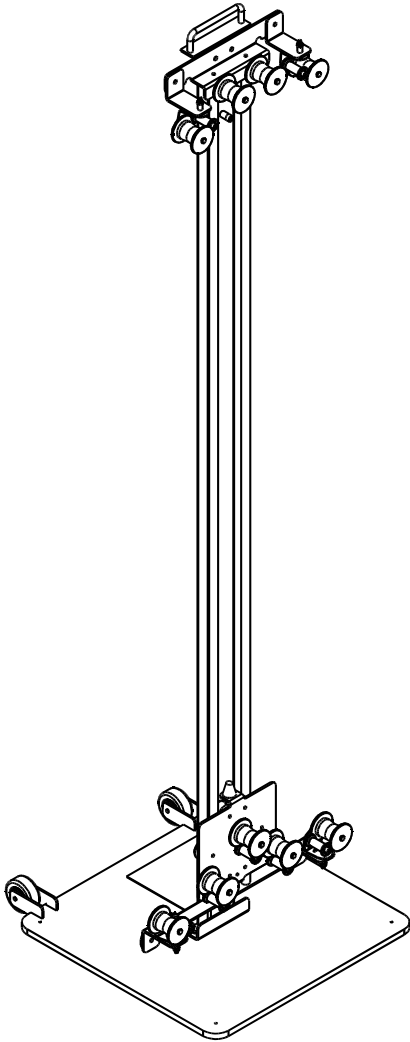

Portable Accumulator

- Accumulates 22.5 feet of film (15 seconds @ 90 ft/min)
- Four self-adjusting castors allow film to enter and exit the accumulator at either the top or bottom.
- Accumulator can be threaded using upper castors, lower castors or a combination of the two to accommodate any configuration.
- Self-adjusting castors compensate for misalignment of film.
- Convenient handle and base-mounted wheels allow easy movement between stations.
- Weight: 43 pounds, Height: 62"