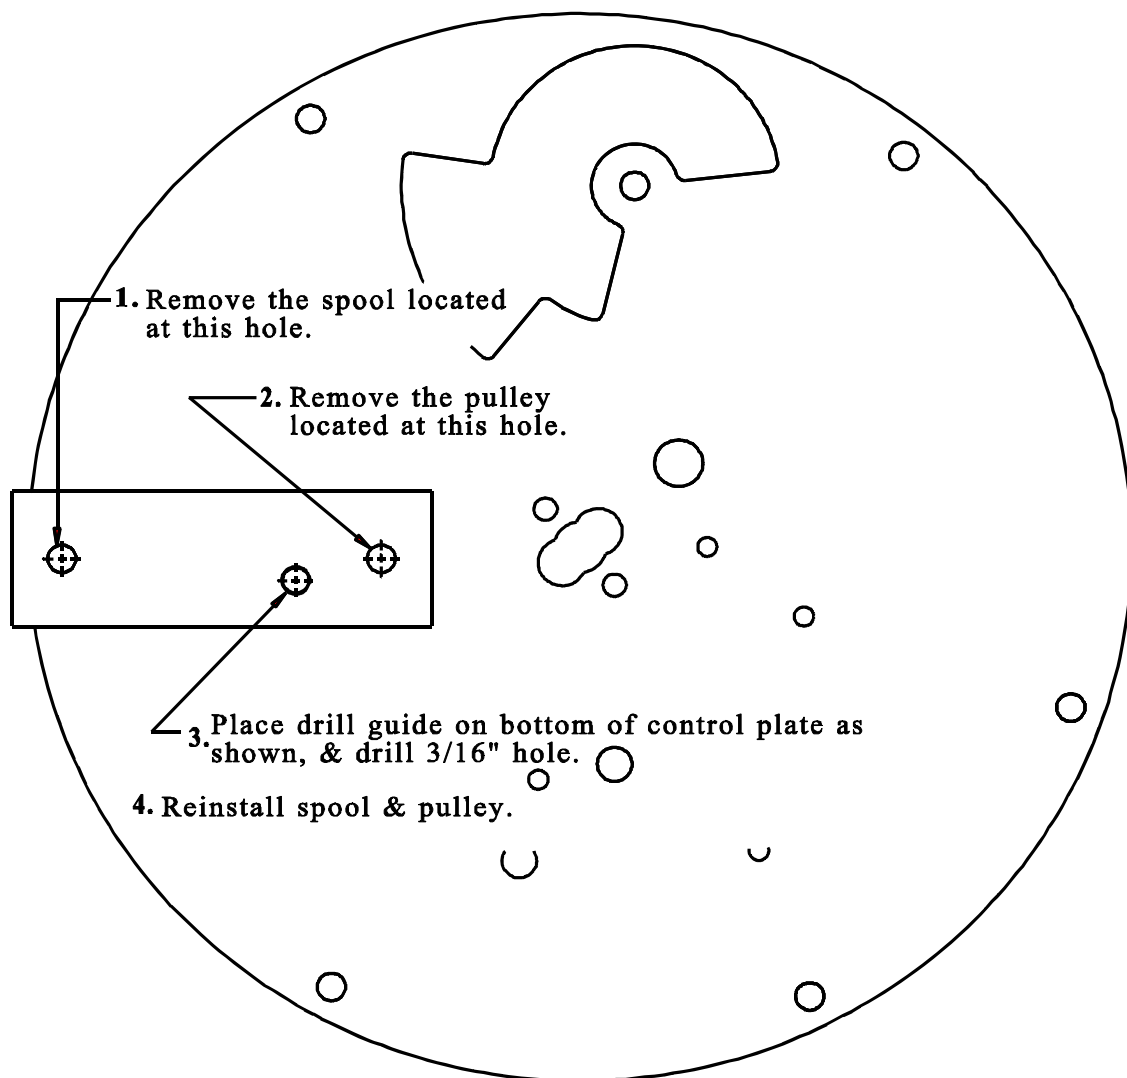

PRE 1990 MICRO SWITCH CONTROL PLATE, FEED PULLEY Relocation Instructions # 4438

**CONTROL PLATE
BOTTOM VIEW**